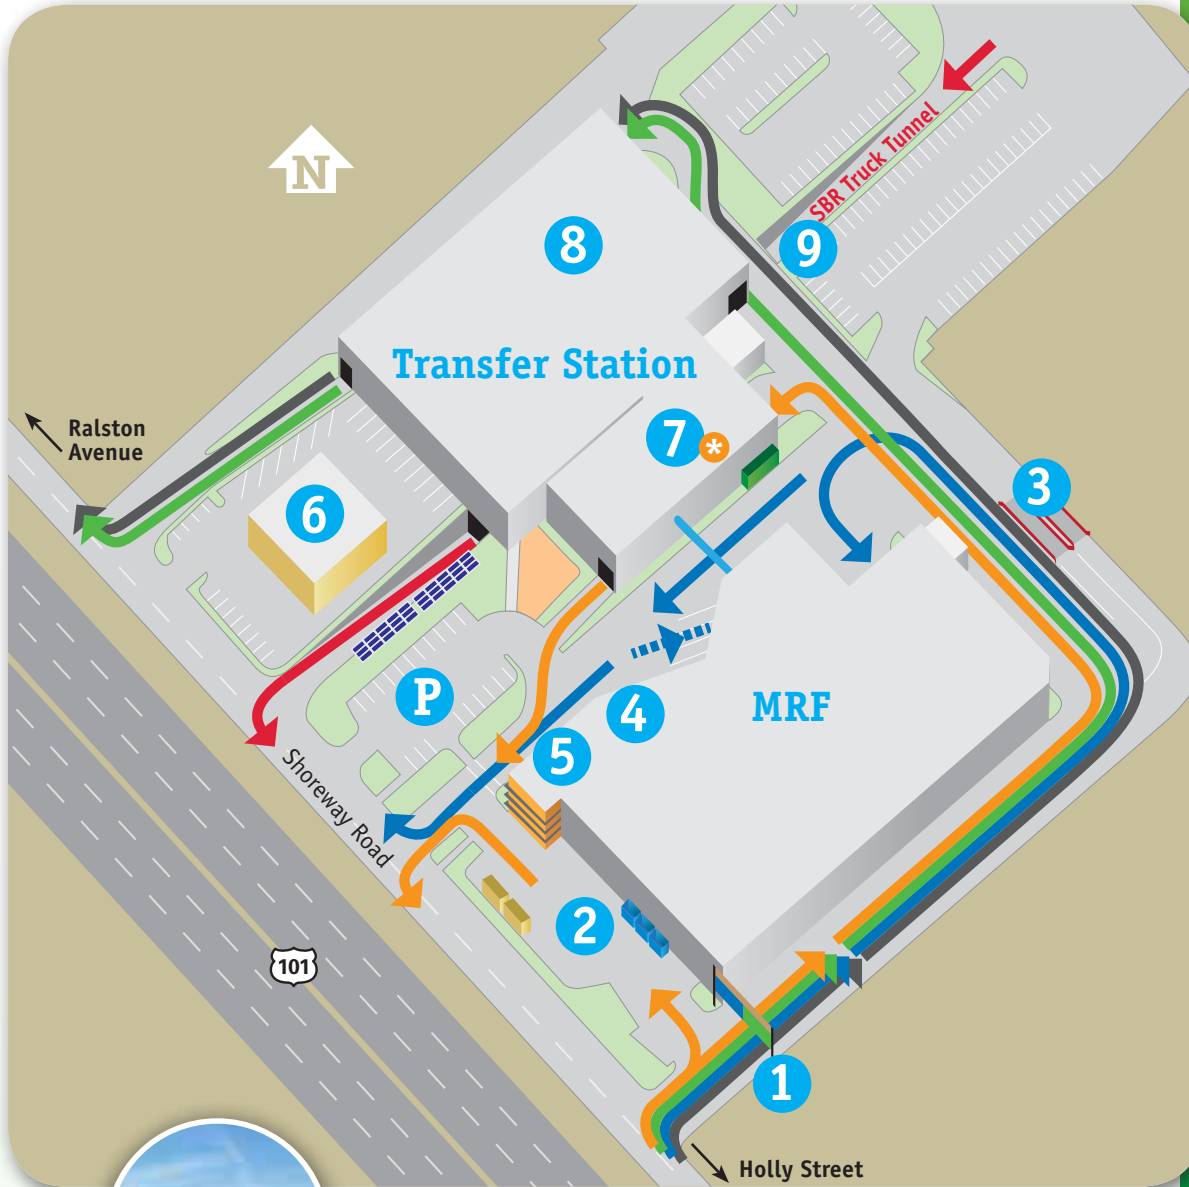

# Shoreway Environmental Center

- P** Visitor Parking Lot
- 1** Gate 1 Entrance
- 2** Public Recycling Center
- 3** Scales, all vehicles
- 4** South Bay Recycling Offices
- 5** Education Center
- 6** Recology San Mateo County Administration Offices
- 7** Transfer Station, Public Side
- 8** Transfer Station, Commercial Side
- 9** Transfer Station, Loading Tunnel
- \*** Free Compost Area

**Public Vehicles** - Transfer Station **7**, Recycling **2** and **\***Free Compost Area

**Recology Green Route** - Compost/Organics Trucks **8**

**Recology Blue Route** - Recycling Trucks

**Recology Black Route** - Garbage Trucks **8**

**South Bay Recycling Route** - Transfer Trailers, Trucks Taking Garbage to Landfill and Compost to Compost Processors **9** (Loading Tunnel)

## Recology Black Route -

Garbage Trucks