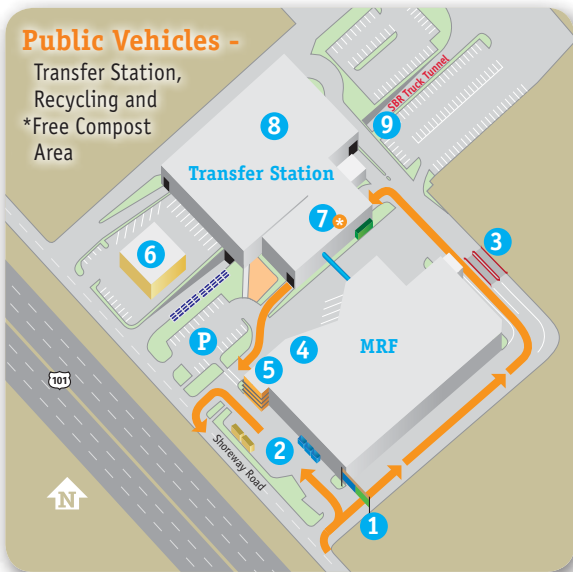

**South Bay Recycling Route** - Transfer Trailers, Trucks Taking Garbage to Landfill and Compost to Compost Processors **9** (Loading Tunnel)

## Member Agencies:

Town of Atherton • City of Belmont • City of Burlingame • City of East Palo Alto  
 City of Foster City • Town of Hillsborough • City of Menlo Park • City of Redwood City  
 City of San Carlos • City of San Mateo • County of San Mateo • West Bay Sanitary District

## Public Vehicles -

Transfer Station,  
Recycling and  
\*Free Compost  
Area

## Recology Blue Route -

Recycling Trucks