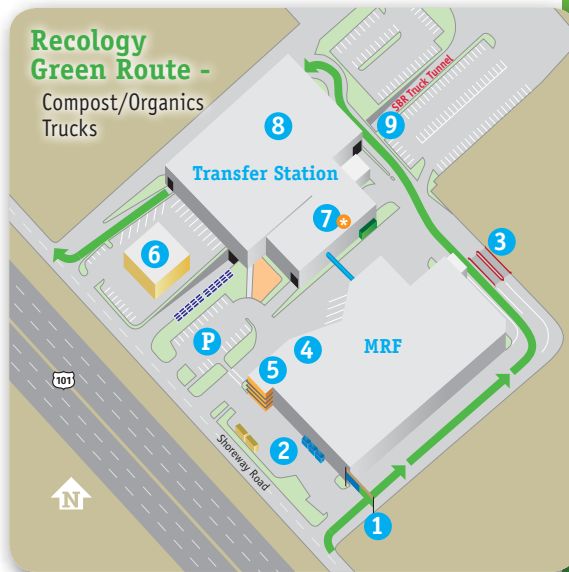

Recology Green Route -

Compost/Organics
Trucks